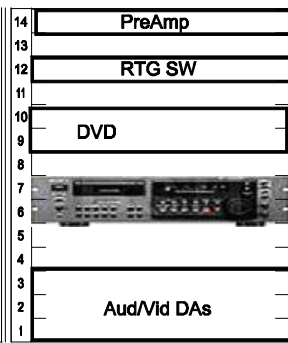

Rack 1

Rack 2

Rack 3

Rack 4

192 I/O
192 I/O
XMON
Sync I/O
Midi I/O

Rack Rails
Middle Atlantic
RRF14 24-1/2" (14 space)

3/15/06
1- Moved the G5 and Expansion chassis

9/29/05 Added Digi Serve to Rack 2
9/28/05 Added DAT-2 to Rack 3