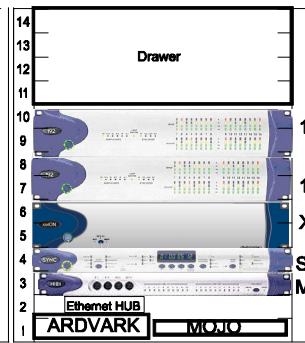

Rack 1

Rack 2

Rack 3

Rack 4

192 I/O
192 I/O
XMON
Sync I/O
Midi I/O

Rack Rails
Middle Atlantic
RRF14 24-1/2" (14 space)

3/15/06
1- Moved the G5 and Expansion chassis

9/29/05 Added Digi Serve to Rack 2
9/28/05 Added DAT-2 to Rack 3