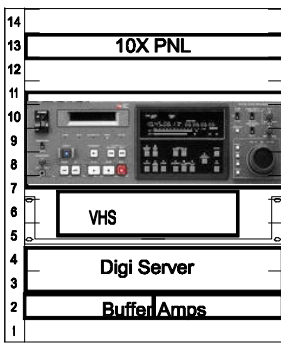

Rack 1

Rack 2

Rack 3

Rack 4

192 I/O
192 I/O
XMON
Sync I/O
Midi I/O

Rack Rails
Middle Atlantic
RRF14 24-1/2" (14 space)

3/15/06
1- Moved the G5 and Expansion chassis

9/29/05 Added Digi Serve to Rack 2
9/28/05 Added DAT-2 to Rack 3