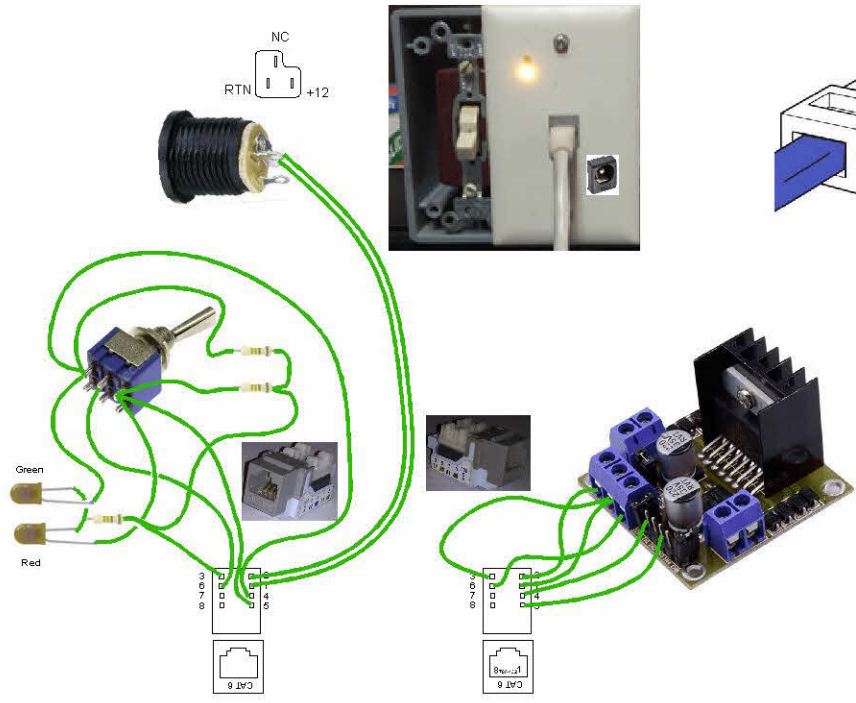

Gift Shop

RJ45 Pinout T-568B

- 1. White Orange
- 2. Orange
- 3. White Green
- 4. Blue
- 5. White Blue
- 6. Green
- 7. White Brown
- 8. Brown

- 7/20/22 Removed couple and 4 Ft. jumper cable at Block Signal Head
- 11/18/20 Moved power supply to gift shop
- 11/15/20 Added two 1K resistor in control panel
- 11/7/20 Added RJ-45 cable and barrel

New Hope Valley Railway

Gift Shop Signal Remote Power

11/18/20

Gift Shop Signal 13 Drawn by: Ted Dunn

9/17/20 Approved by: *[Signature]*