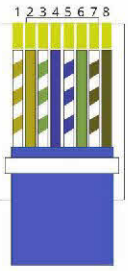

Gift Shop

RJ45 Pinout T-568B

- 1. White Orange
- 2. Orange
- 3. White Green
- 4. Blue
- 5. White Blue
- 6. Green
- 7. White Brown
- 8. Brown

- 7/20/22 Removed couple and 4 Ft. jumper cable at Block Signal Head
- 11/18/20 Moved power supply to gift shop
- 11/15/20 Added two 1K resistor in control panel
- 11/7/20 Added RJ-45 cable and barrel