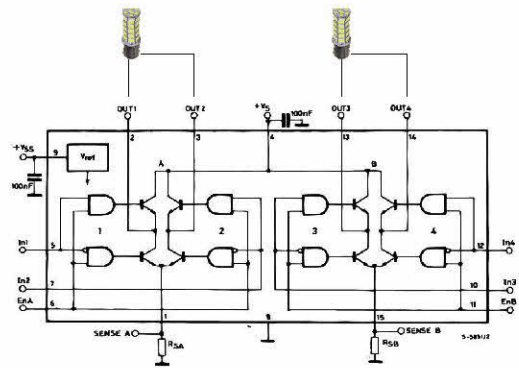

Gift Shop

RJ45 Pinout T-568B

- 1. White Orange
- 2. Orange
- 3. White Green
- 4. Blue
- 5. White Blue
- 6. Green
- 7. White Brown
- 8. Brown

- 7/20/22 Removed couple and 4 Ft. jumper cable at Block Signal Head
- 11/18/20 Moved power supply to gift shop
- 11/15/20 Added two 1K resistor in control panel
- 11/7/20 Added RJ-45 cable and barrel

New Hope Valley Railway

Gift Shop Signal Remote Power

11/18/20

Gift Shop Signal 13 Drawn by: Ted Dunn

9/17/20 Approved by: *[Signature]*