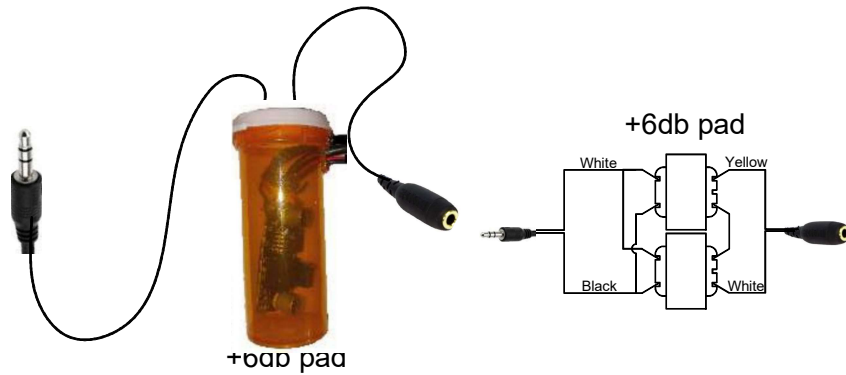

Caboose 308 cabinet

12/7/24

Added +6 db pad

Train PA System
with Pyle PMSA 126BU amplifier

train_pa_system_12-7-24
01/06/24

Drawn by: Ted Dunn
Approved by: *[Signature]*