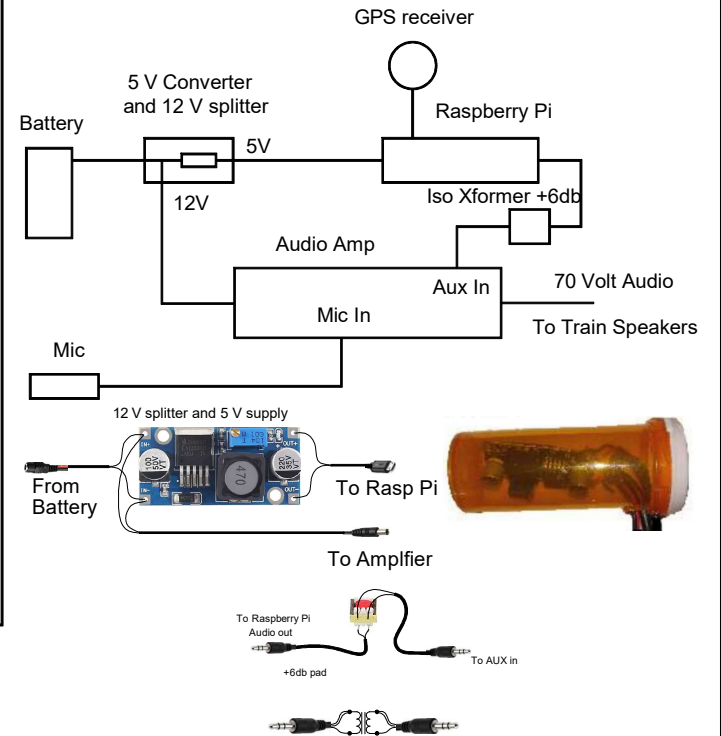

Caboose 308 cabinet

12/7/24

Added +6 db pad

Train PA System
with Pyle PMSA 126BU amplifier

train_pa_system_12-7-24
01/06/24

Drawn by: Ted Dunn
Approved by: *[Signature]*